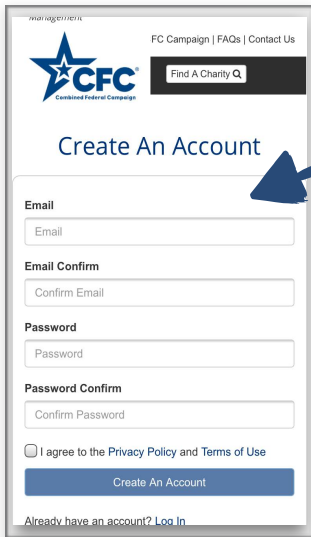

Give to the CFC via mobile device (phone/tablet).

Don't have access to a computer? Can't locate a giving brochure and a pledge card? But you have your phone... Show Some Love by giving to the CFC via your phone or tablet.

STEP-BY-STEP instructions below.

STEP 1. GO TO heartlandcfc.org on your device.

STEP 2. CLICK <Donate Button>

STEP 3. SCROLL DOWN and click <Sign Up Now> button
If you have already registered an account <Sign In> and Skip to STEP 6 below.

IMPORTANT: Account Sign Up requires email verification. Mobile device must have email account access. Does not have to be federal / military email. Can be your personal email.

STEP 4. ENTER email and select password.