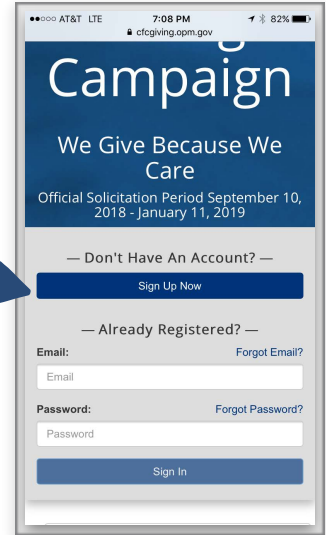

Give to the CFC via mobile device (phone/tablet).

Don't have access to a computer? Can't locate a giving brochure and a pledge card? But you have your phone... Show Some Love by giving to the CFC via your phone or tablet.

STEP-BY-STEP instructions below.

STEP 1. GO TO heartlandcfc.org on your device.

STEP 2. CLICK <Donate Button>

STEP 3. SCROLL DOWN and click <Sign Up Now> button
If you have already registered an account <Sign In> and Skip to STEP 6 below.

IMPORTANT: Account Sign Up requires email verification. Mobile device must have email account access. Does not have to be federal / military email. Can be your personal email.

STEP 4. ENTER email and select password.