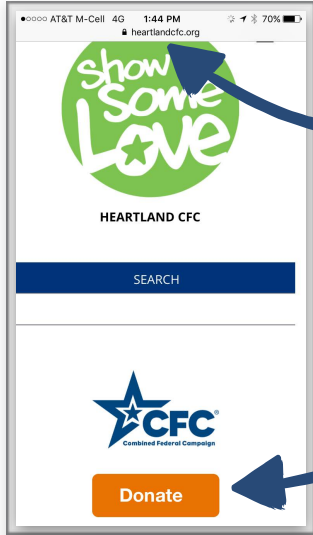

Give to the CFC via mobile device (phone/tablet).

Don't have access to a computer? Can't locate a giving brochure and a pledge card? But you have your phone... Show Some Love by giving to the CFC via your phone or tablet.

STEP-BY-STEP instructions below.

STEP 1. GO TO heartlandcfc.org on your device.

STEP 2. CLICK <Donate Button>

STEP 3. SCROLL DOWN and click <Sign Up Now> button
If you have already registered an account <Sign In> and Skip to STEP 6 below.